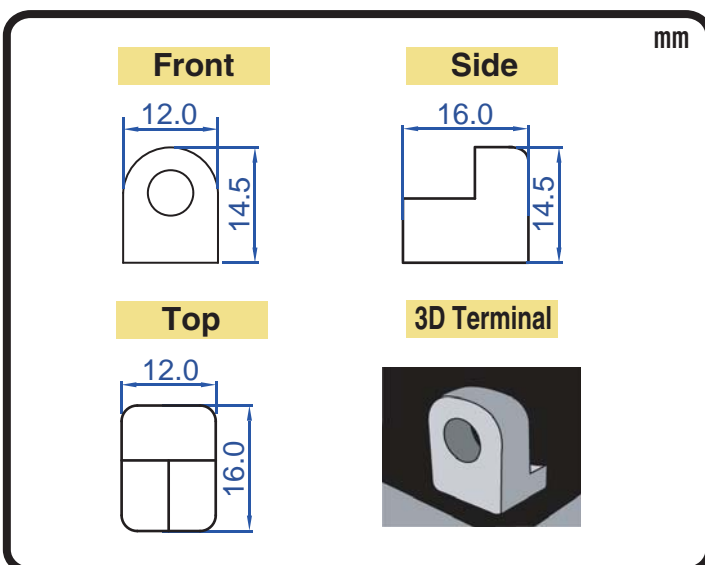

Terminal Configuration