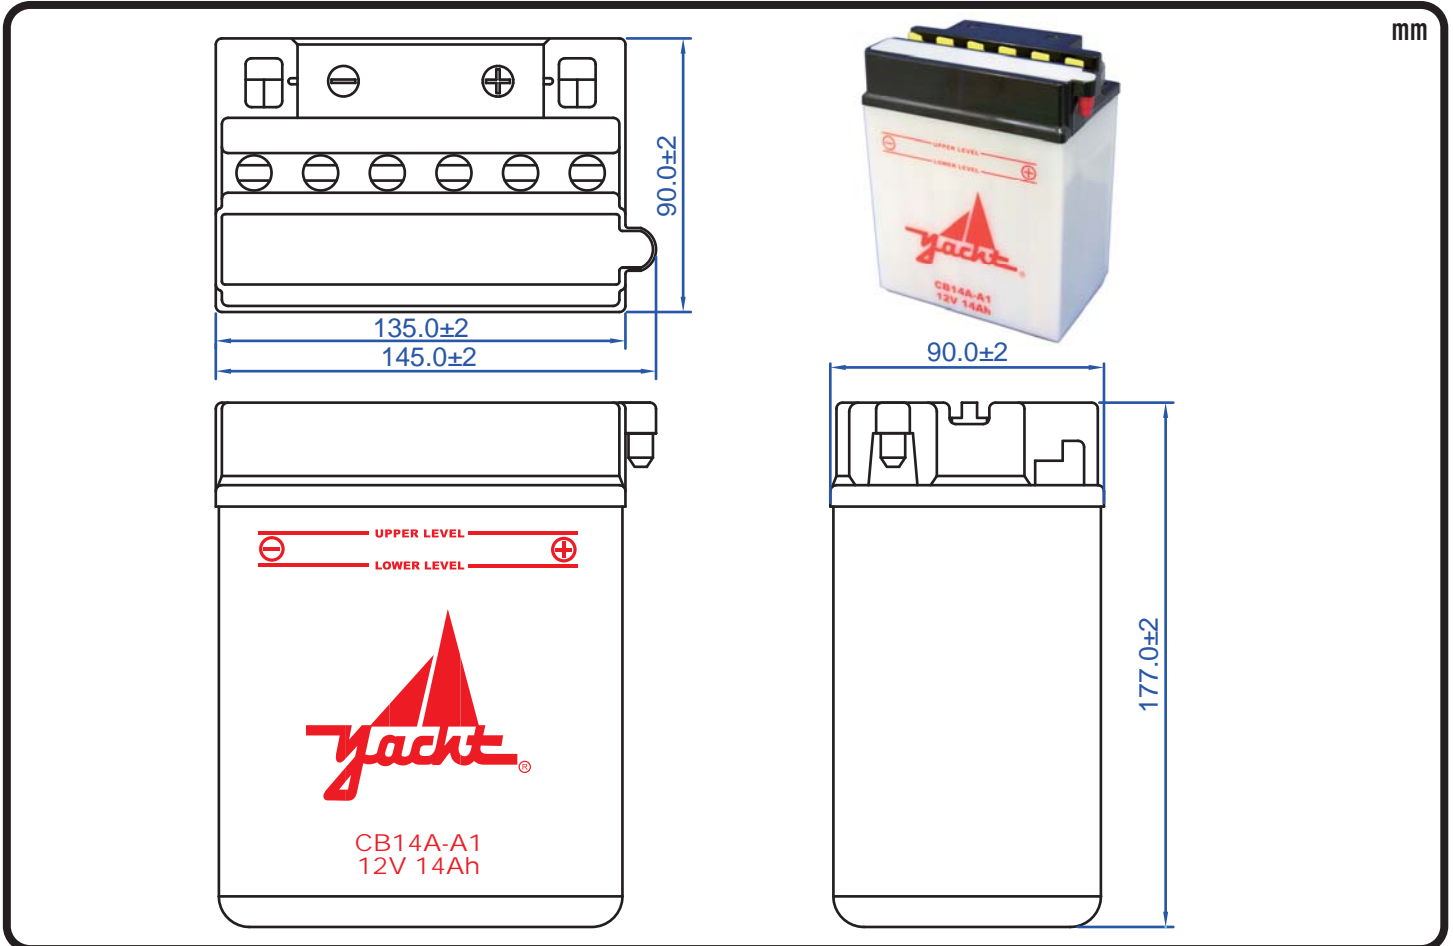

POWERSPORTS BATTERY High Performance 12-Volt Conventional Battery Series

CB14A-A1 12V 14AH(10HR)

JIS
D5302

Specification

BATTERY TYPE NUMBER	VOLTAGE (V)	CAPACITY AH (10HR)	MAXIMUM DIMENSIONS						WEIGHT			
			MILLIMETERS(±2 mm)			INCHES (±1/16 in)			BATTERY ONLY		INCLUDE ACID AND PACKAGE	
			L	W	H	L	W	H	Kg	Lbs	Kg	Lbs
CB14A-A1	12	14	135	90	177	5 5/16	3 9/16	6 15/16	3.67	8.08	5.16	11.37

Dimension