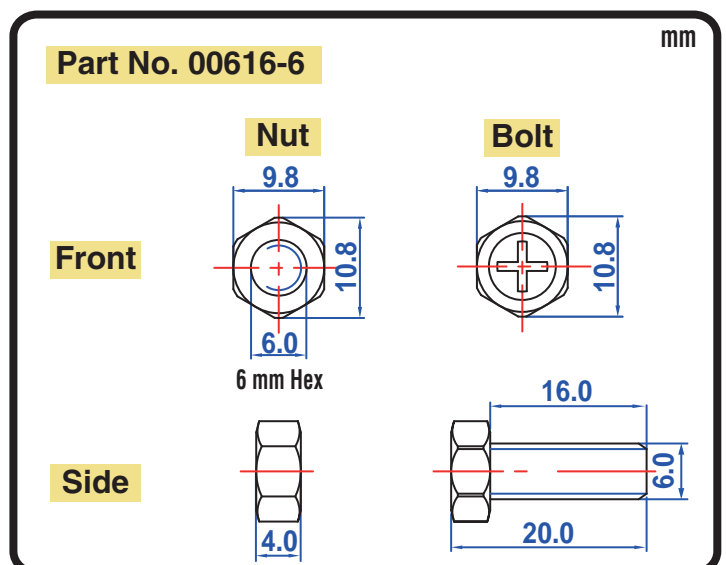

Nut & Bolt Hardware Kits

CORPORATE HEADQUARTERS (TAICHUNG, TAIWAN)
4F-5, No. 925, Sec. 4, Taiwan Blvd., Taichung, 40767 Taiwan, R.O.C.
Tel : 886-4-2358-0578 Fax : 886-4-2358-0059
sales@yacht-battery.com

YACHT BATTERY USA, INC.
Tel : 1-610-689-0443 Fax : 1-888-373-6466
Dave.Beidler@yacht-battery.com
Bruce.Ash@yacht-battery.com