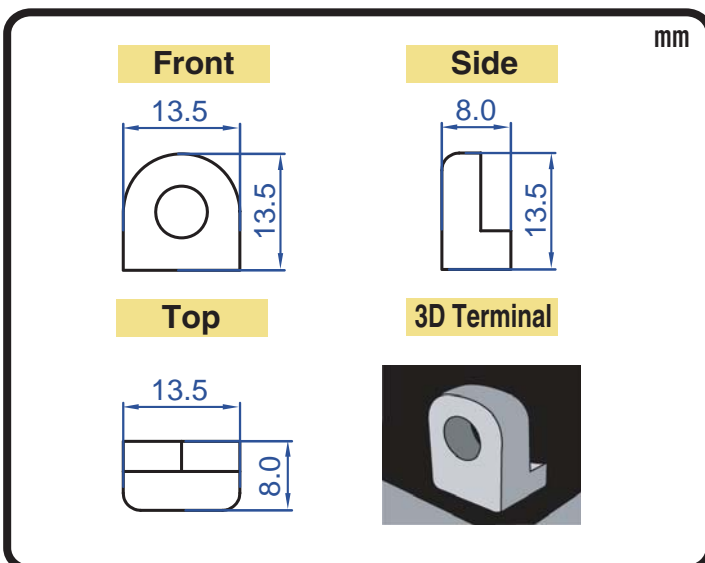

Terminal Configuration