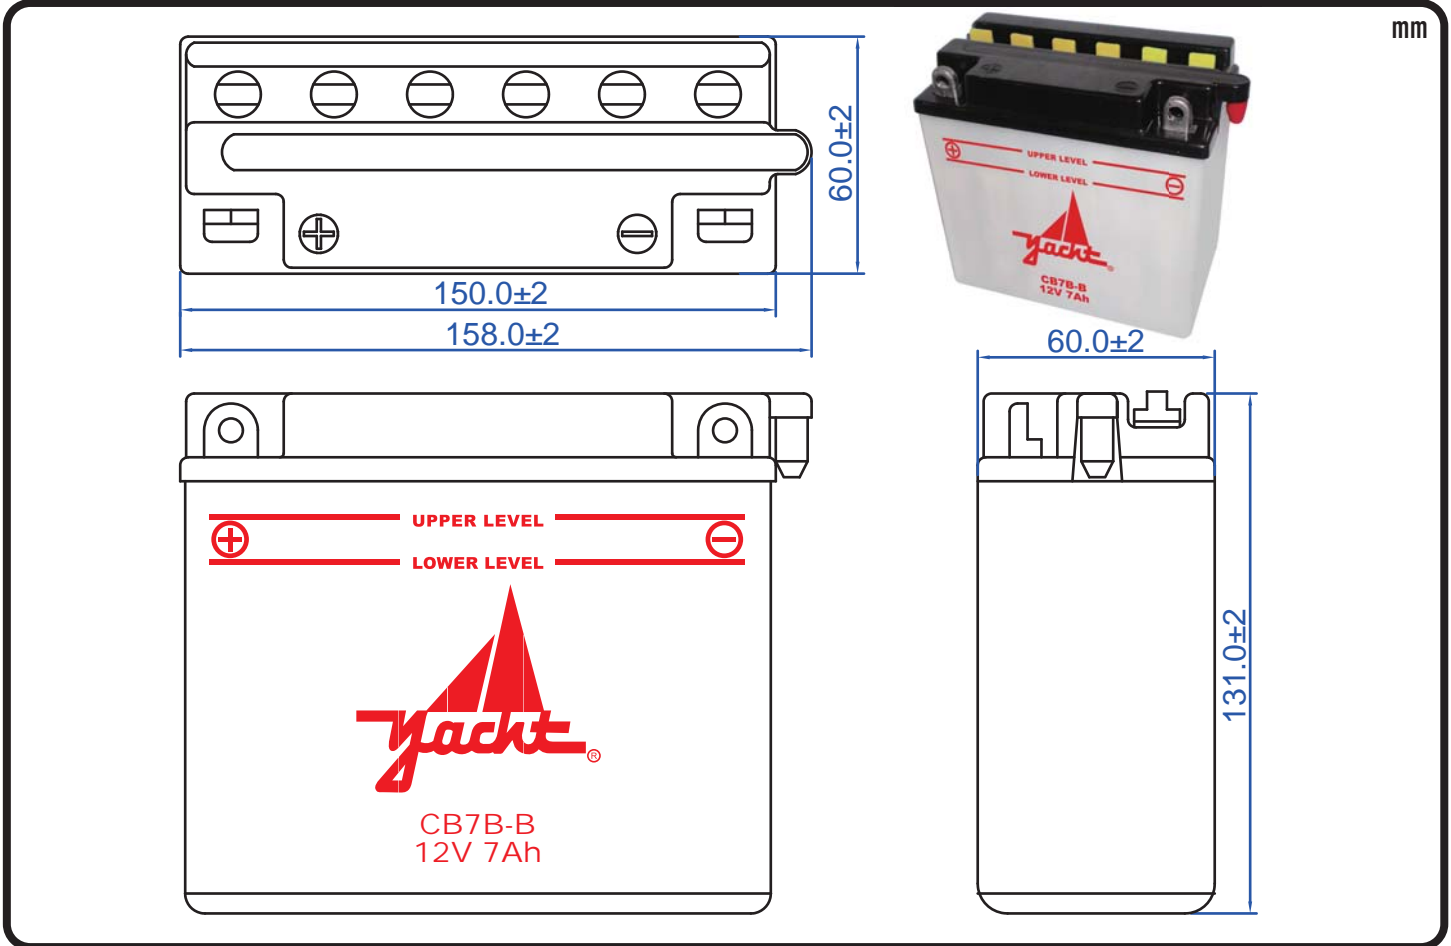

POWERSPORTS BATTERY High Performance 12-Volt Conventional Battery Series

CB7B-B 12V 7AH(10HR)

JIS
D5302

Specification

BATTERY TYPE NUMBER	VOLTAGE (V)	CAPACITY AH (10HR)	MAXIMUM DIMENSIONS						WEIGHT			
			MILLIMETERS(±2 mm)			INCHES (±1/16 in)			BATTERY ONLY		INCLUDE ACID AND PACKAGE	
			L	W	H	L	W	H	Kg	Lbs	Kg	Lbs
CB7B-B	12	7	150	60	131	5 7/8	2 3/8	5 1/8	1.95	4.30	3.07	6.76

Dimension