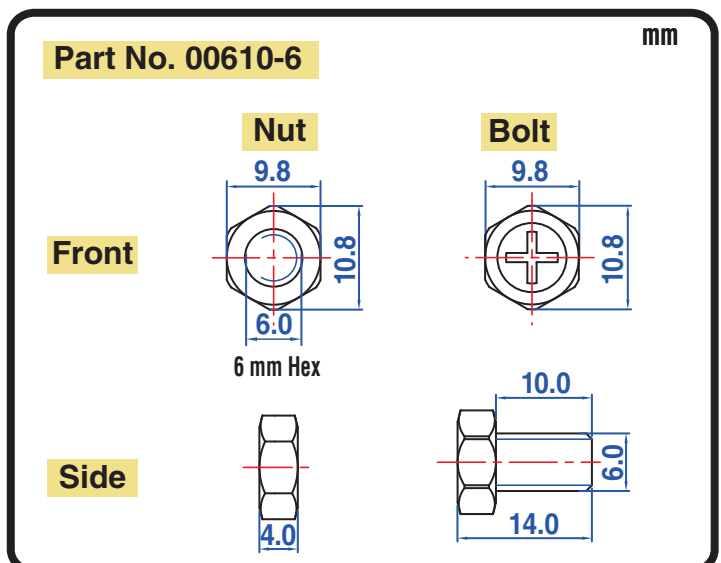

Nut & Bolt Hardware Kits

CORPORATE HEADQUARTERS (TAICHUNG, TAIWAN)
4F-5, No. 925, Sec. 4, Taiwan Blvd., Taichung, 40767 Taiwan, R.O.C.
Tel : 886-4-2358-0578 Fax : 886-4-2358-0059
sales@yacht-battery.com

YACHT BATTERY USA, INC.
Tel : 1-610-689-0443 Fax : 1-888-373-6466
Dave.Beidler@yacht-battery.com
Bruce.Ash@yacht-battery.com