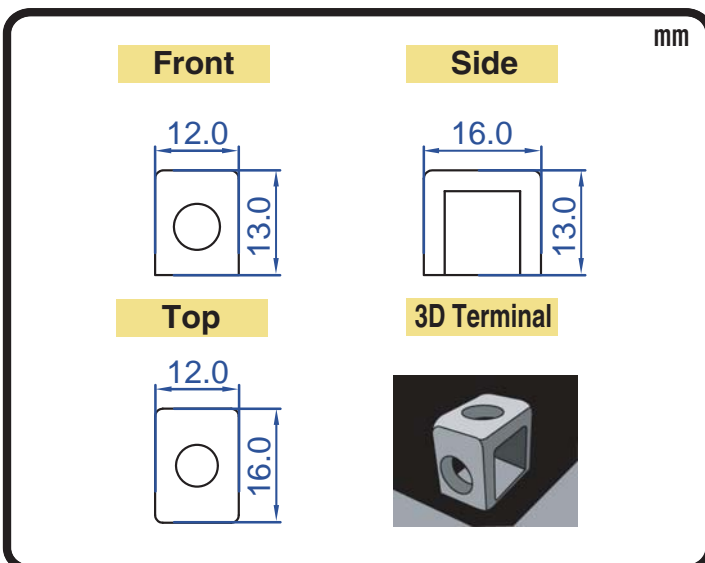

Terminal Configuration