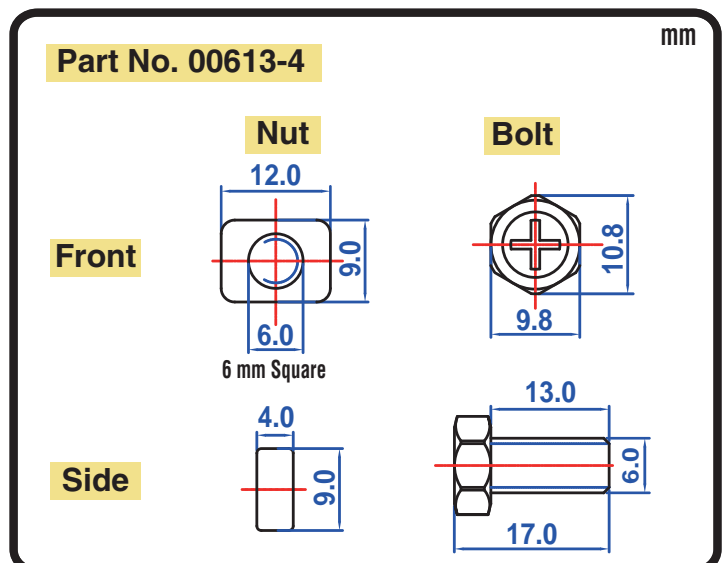

Nut & Bolt Hardware Kits

CORPORATE HEADQUARTERS (TAICHUNG, TAIWAN)
4F-5, No. 925, Sec. 4, Taiwan Blvd., Taichung, 40767 Taiwan, R.O.C.
Tel : 886-4-2358-0578 Fax : 886-4-2358-0059
sales@yacht-battery.com

YACHT BATTERY USA, INC.
Tel : 1-610-689-0443 Fax : 1-888-373-6466
Dave.Beidler@yacht-battery.com
Bruce.Ash@yacht-battery.com