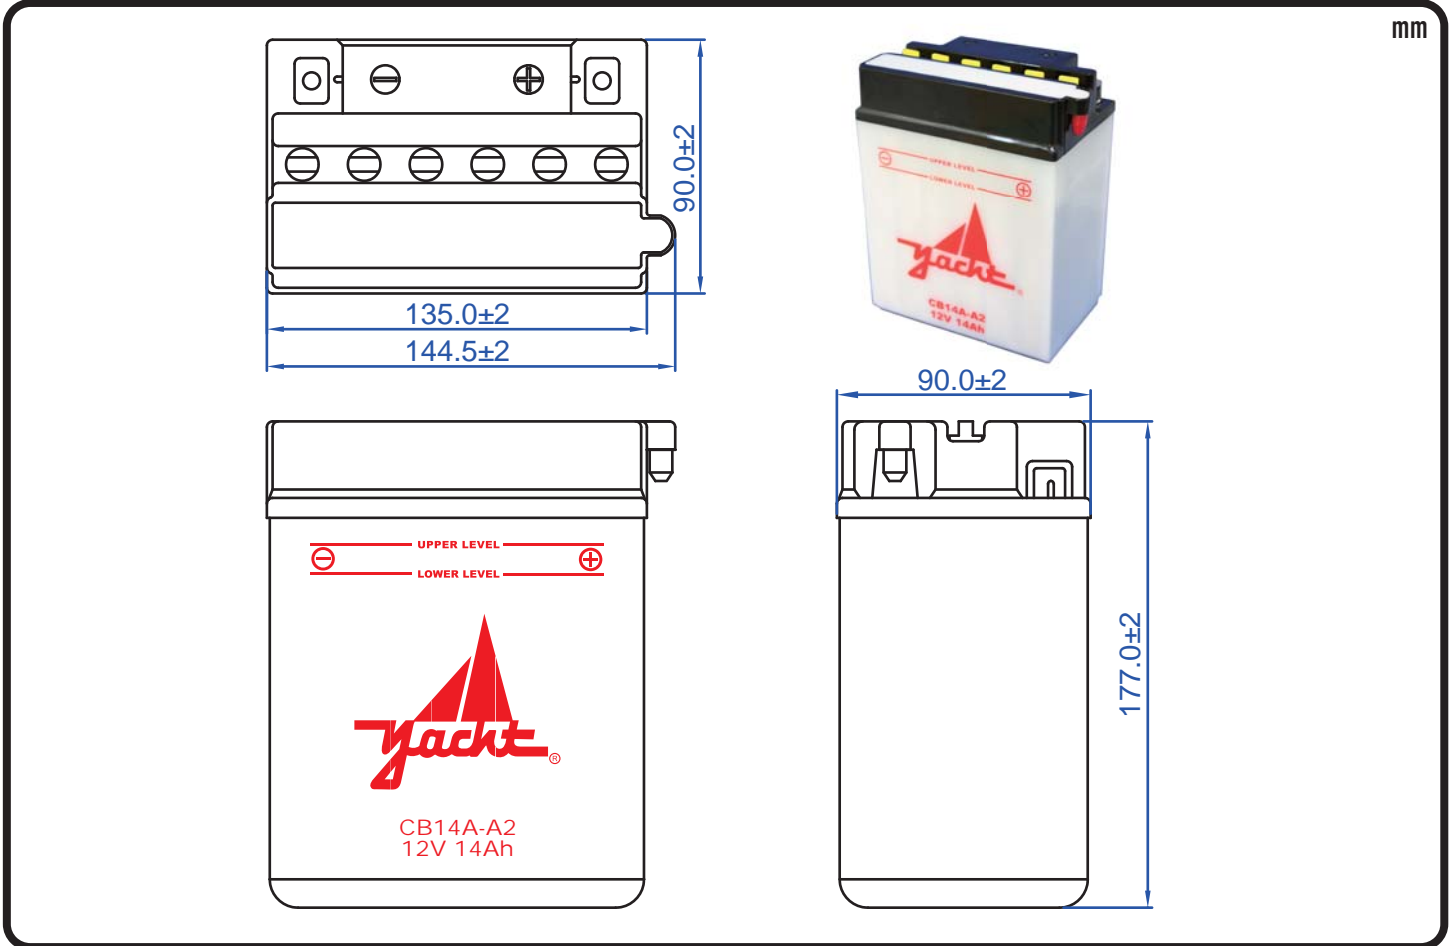

POWERSPORTS BATTERY High Performance 12-Volt Conventional Battery Series

CB14A-A2 12V 14AH(10HR)

JIS
D5302

Specification

BATTERY TYPE NUMBER	VOLTAGE (V)	CAPACITY AH (10HR)	MAXIMUM DIMENSIONS						WEIGHT			
			MILLIMETERS (±2 mm)			INCHES (±1/16 in)			BATTERY ONLY		INCLUDE ACID AND PACKAGE	
			L	W	H	L	W	H	Kg	Lbs	Kg	Lbs
CB14A-A2	12	14	135	90	177	5 5/16	3 9/16	6 15/16	3.67	8.08	5.15	11.34

Dimension